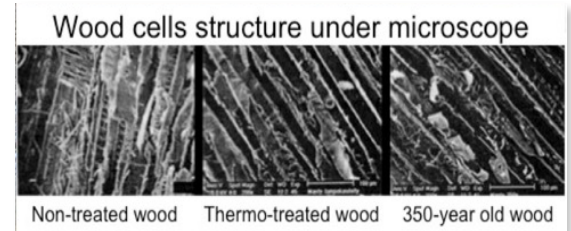

Holey Wood Walls

11 in. x 28 in. Reclaimed Wood Decorative Wall Panels

18 SF (10 panels) in a box

- Each panel: 5/8" x 11" x 28"
- Box size: 28" x 12" x 6", 33 lbs
- SKU # 11131

“Holey Wood” wall decoration panels are made with a new generation of reclaimed wood material, which reproduces a 350-year old structure of wood on a molecular level. We use our special patented thermo-treatment technology (known also as thermowood) to speed-up aging of the wood. If you compare the cell structure of 350-year old wood with the thermo-treated wood (see on the picture), you’ll see that they are similar. So, we make a real 350-year old wood with our process, but it is a new product!

The “magic” came to life with our 3D Holey Wood wall panels. They are a real old-wood product, which creates a unique design solution for reclaimed lumber as wall decals or old-wood fashion interior styles. This product is made in the USA.