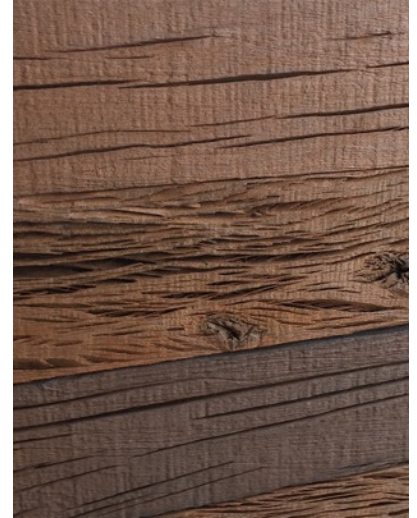

Holey Wood Planks

Reclaimed Wood Decorative 3D Wall Planks in Brown Color

5/16" x 3" x 23.75"

- 10 SF in a box
- SKU # 11134

5/16" x 4" x 23.75"

- 10 SF in a box
- SKU # 11133

5/16" x 5" x 23.75"

- 10 SF in a box
- SKU # 11132

All boxes are: 24" x 6" x 5"
Weight - 13 lbs

3D Holey Wood wall decoration planks for wall planks are made with a new generation of wood material, which reproduces a 350-year old structure of wood on a molecular level. We use our special patented thermo-treatment technology (known also as thermowood) to speed-up aging of the wood. If you compare the cell structure of 350-year old wood with the thermo-treated wood (see on the picture), you'll see that they are similar. So, we make a real 350-year old wood with our process, but it is a new product!

This product creates a unique design solution as wall decals or old-wood fashion interior styles. The product is made in the USA.

Holey Wood wall paneling adds character, warmth and a rustic feel to any residential or commercial wall decor. Our wall decor planks have the deepest in the market 3D structure of reclaimed wood paneling. Actually, our planks are better than reclaimed wood, because they have deeper wood structure and also the product is cleaner cause its made from a new wood, which has been thermally modified (no insects and bacteria in our wood).